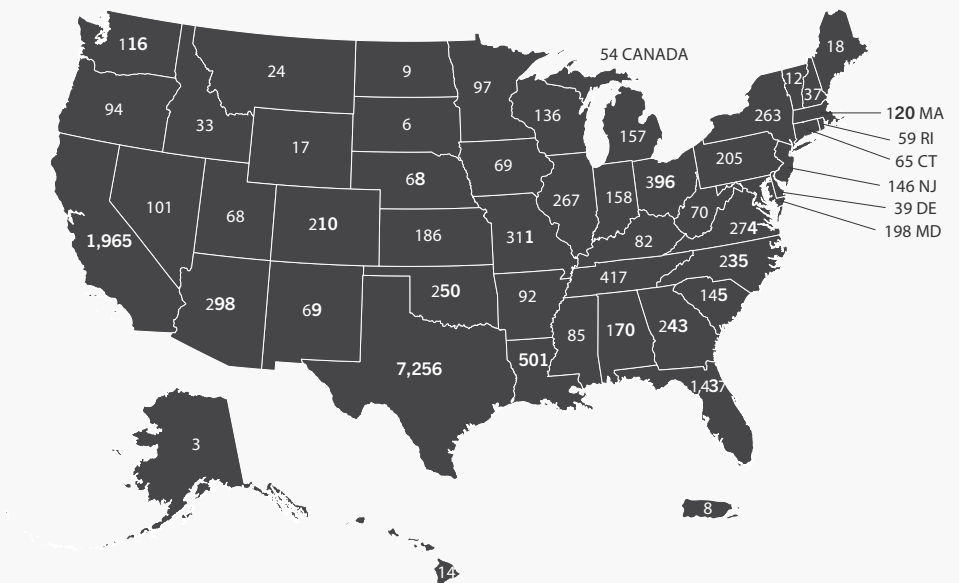

EMBREE
CONSTRUCTION

BUILDING ON EXPERIENCE FOR OVER 45 YEARS

At Embree Construction Group, Inc., we build and design your project with over four decades of industry expertise, focusing on ground-up, remodel, and capital expenditure projects. Our nationwide roll-out programs provide design, procurement, and construction management services. With specializations in retail, banking, automotive, restaurant, medical/healthcare, and others. We are proud to serve a wide array of growing clients with decades of experience.

Every brick, every beam, every bolt is handled with the client in mind.

ADVANTAGES OF AN EMBREE PARTNERSHIP

- Licensed General Contractor in all 50 states
- Full service Program & Construction Management
- Design/Site Adaptations and Site Investigations
- Minor Works; Facilities; Remodel; Construction
- 220+ certified construction professionals, PMP, AIA, NCARB, P.E., LEED AP, RAS, CEES, & CSP.

MORE THAN

**20,000
PROJECTS**

NATIONWIDE